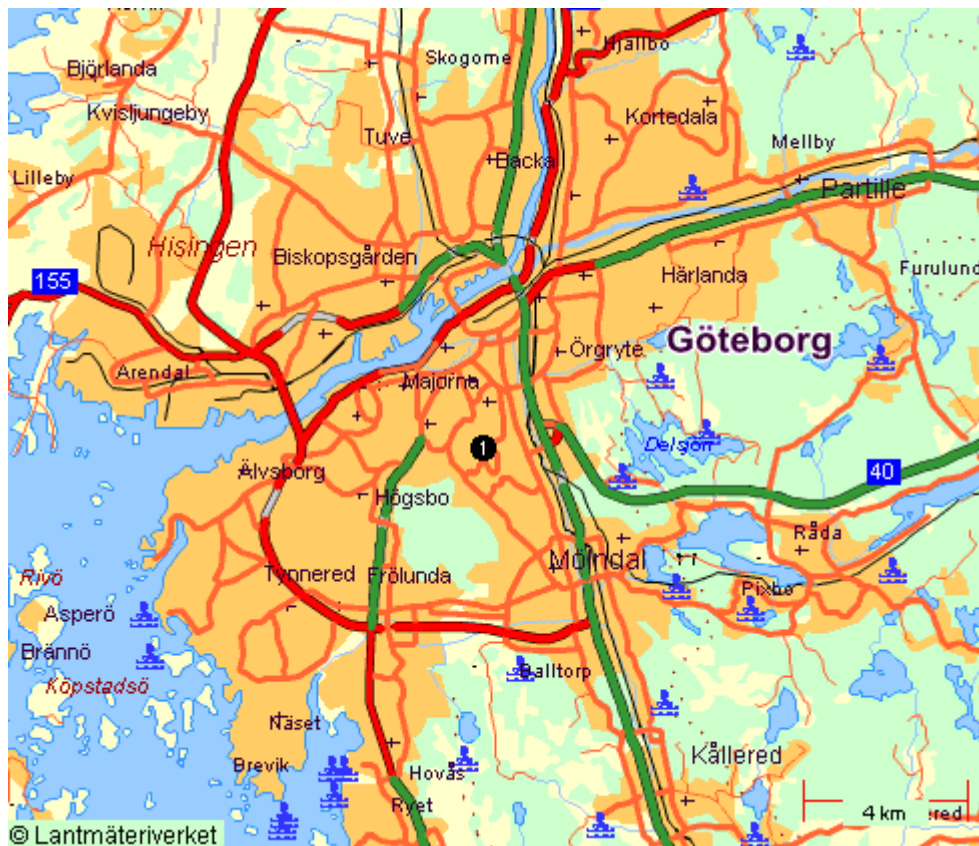

Route description to Chalmers Teknikpark

BY CAR

From the south & east (E6/E20/R40)

At Örgrytemotet take exit 71 and follow signs for Svenska Mässan. At the roundabout (Korsvägen) drive towards Guldheden and taking a right towards Carlanderska Sjukhemmet (hospital) (Eklandagatan). When you have reached the top of Eklandagatan turn right at the 2nd set of traffic lights (Gibraltargatan). After about 100 m turn left and follow Engdahlsgratan down the hill and you will see our parking on the left. Enter the building by the main reception.

By E6/E20 from Stockholm

Take exit 71 at Kärralund/Mässan. Follow signs for Malmö (Korsvägen). At the Roundabout; *as above*.

BY PLANE

Airport bus from Landvetter to Bus stop "Korsvägen". At Korsvägen you can choose either Tram 6 towards Länsmansgården, Tram 13 towards Marklandsgatan or Tram 8 towards Frölunda Torg. Get off at Tram stop "Chalmers" and then follow Sven Hultins gata for about 500 m until you see Chalmers Teknikpark on the right.

Welcome!

Welcome to Volvo Technology at Chalmers Teknikpark