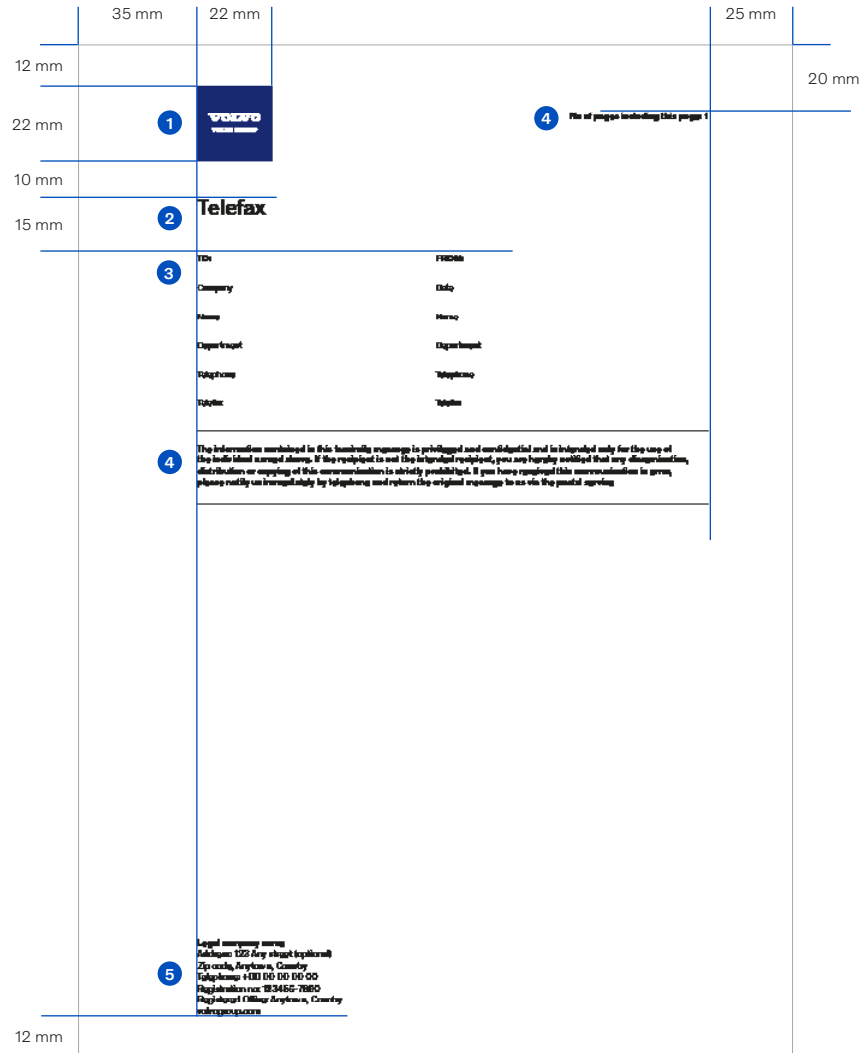

A4 and US letter format

- 1 Always use the EPS PMS single color version of the Volvo Group logotype for printing.
- 2 Set in Volvo Novum Medium 18 pt.
- 3 Set in Volvo Novum Regular/Medium 7/24 pt.
- 4 Set in Volvo Novum Medium 7,5/9,5 pt.
- 5 Set in Volvo Novum Regular/Medium 7,5/9,5 pt.