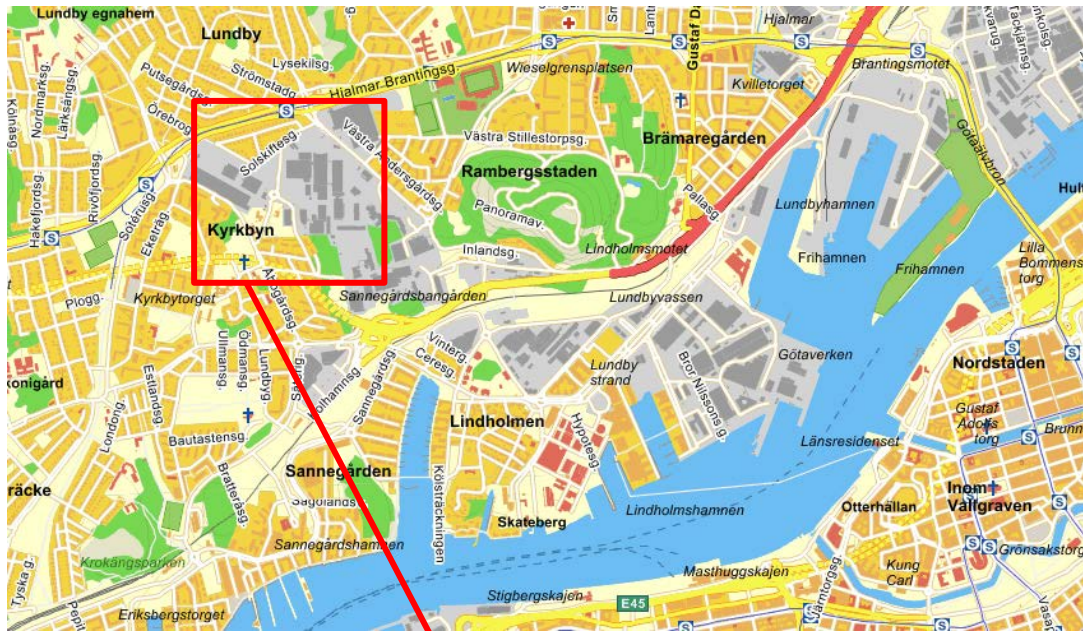

# Map to Materials Technology Gothenburg

Visiting address and Lecture Room: Materials Technology, Volvo building VLU. Entrance via [Volvo B-gate](#)

# Map to Materials Technology Gothenburg