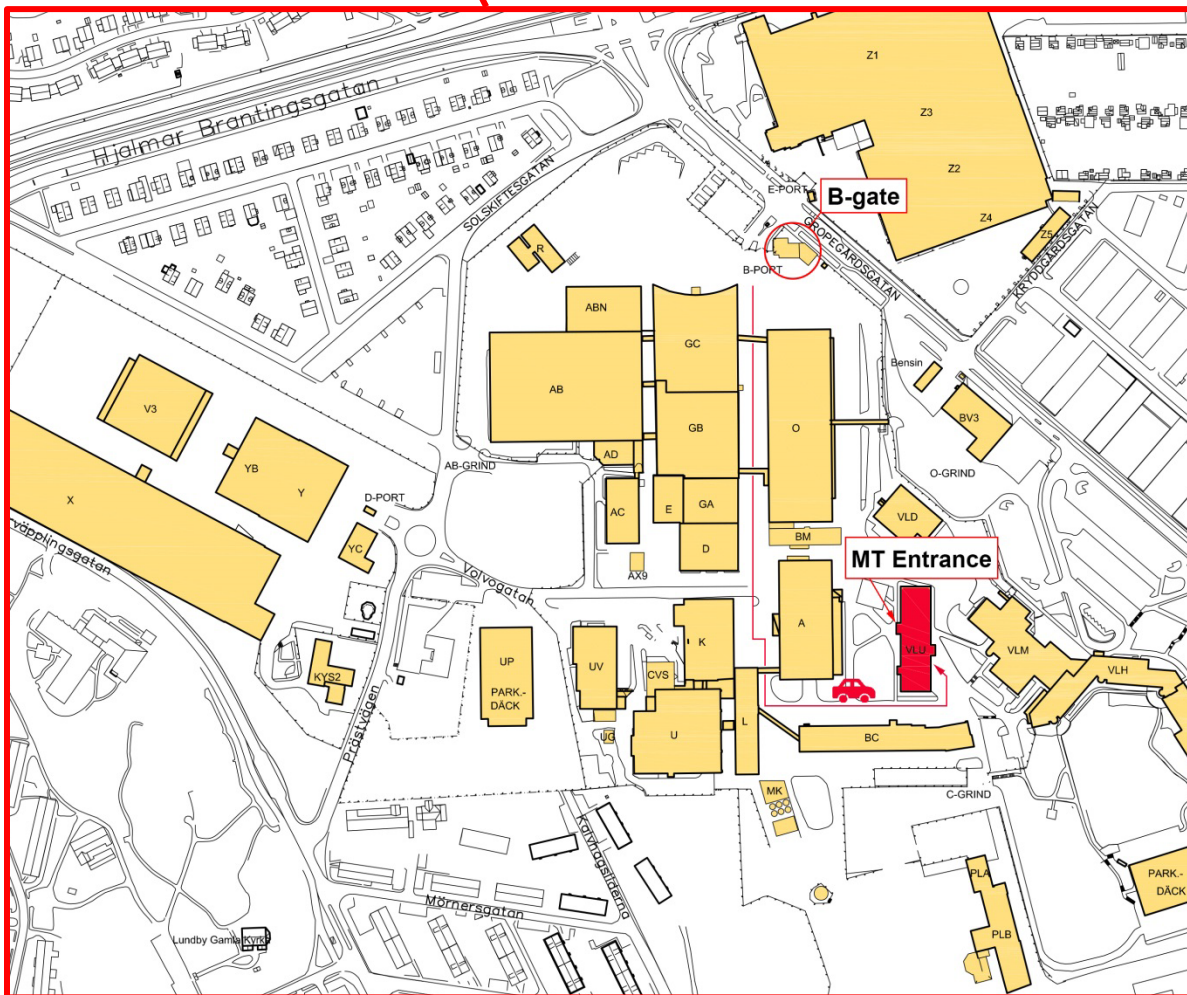

# Map to Materials Technology Gothenburg

Visiting address and Lecture Room: Materials Technology, Volvo building VLU. Entrance via [Volvo B-gate](#)

# Map to Materials Technology Gothenburg